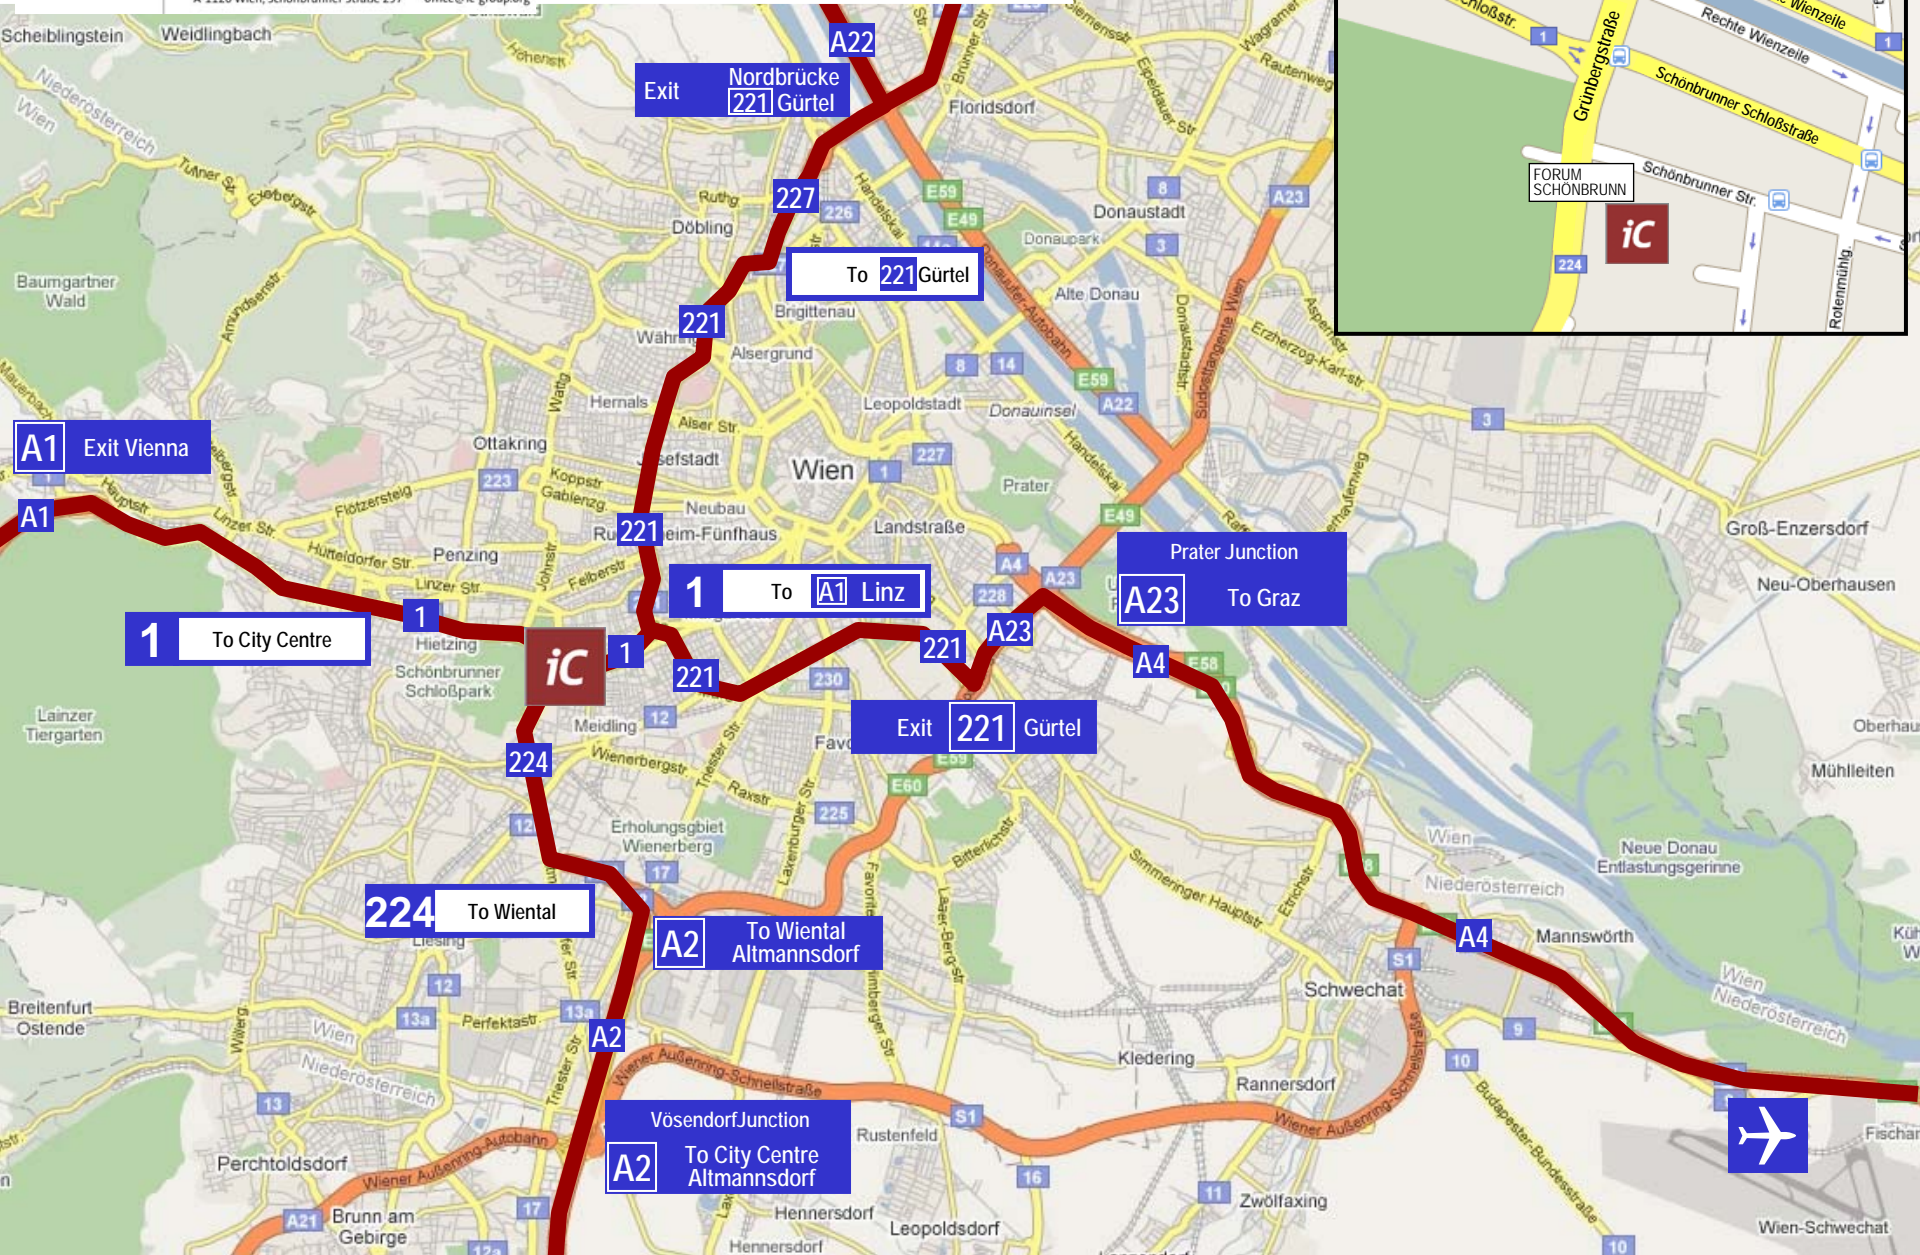

How to find us By road

A1 Exit Vienna

Exit **Nordbrücke**
221 Gürtel

To **221** Gürtel

1 To City Centre

1 To **A1** Linz

Prater Junction
A23 To Graz

Exit **221** Gürtel

224 To Wiental

A2 To Wiental
Altmannsdorf

Vösendorf Junction
A2 To City Centre
Altmannsdorf

FORUM
SCHÖNBRUNN

How to find us By public transport

Airport

CAT or **S7** to **Bahnhof Wien Mitte**
U4 to **U4 Hütteldorf**
U4 Schönbrunn

Westbahn Railway Line

Bahnhof Wien Hütteldorf
U4 to **U4 Heiligenstadt**
U4 Schönbrunn

Westbahnhof Railway Station

Bahnhof Wien West
U6 to **U6 Siebenhirten**
Change at **U6 U4 Längenfeldgasse** to **U4 Hütteldorf**
U4 Schönbrunn

Follow the road (Altmannsdorfer Strasse) for approx. 3 km.

Turn right onto Schönbrunner Strasse

Forum Schönbrunn is located at Schönbrunner Strasse no. 297.

From North (A21)

Exit Nordbrücke.

Continue in the direction of Gürtel road